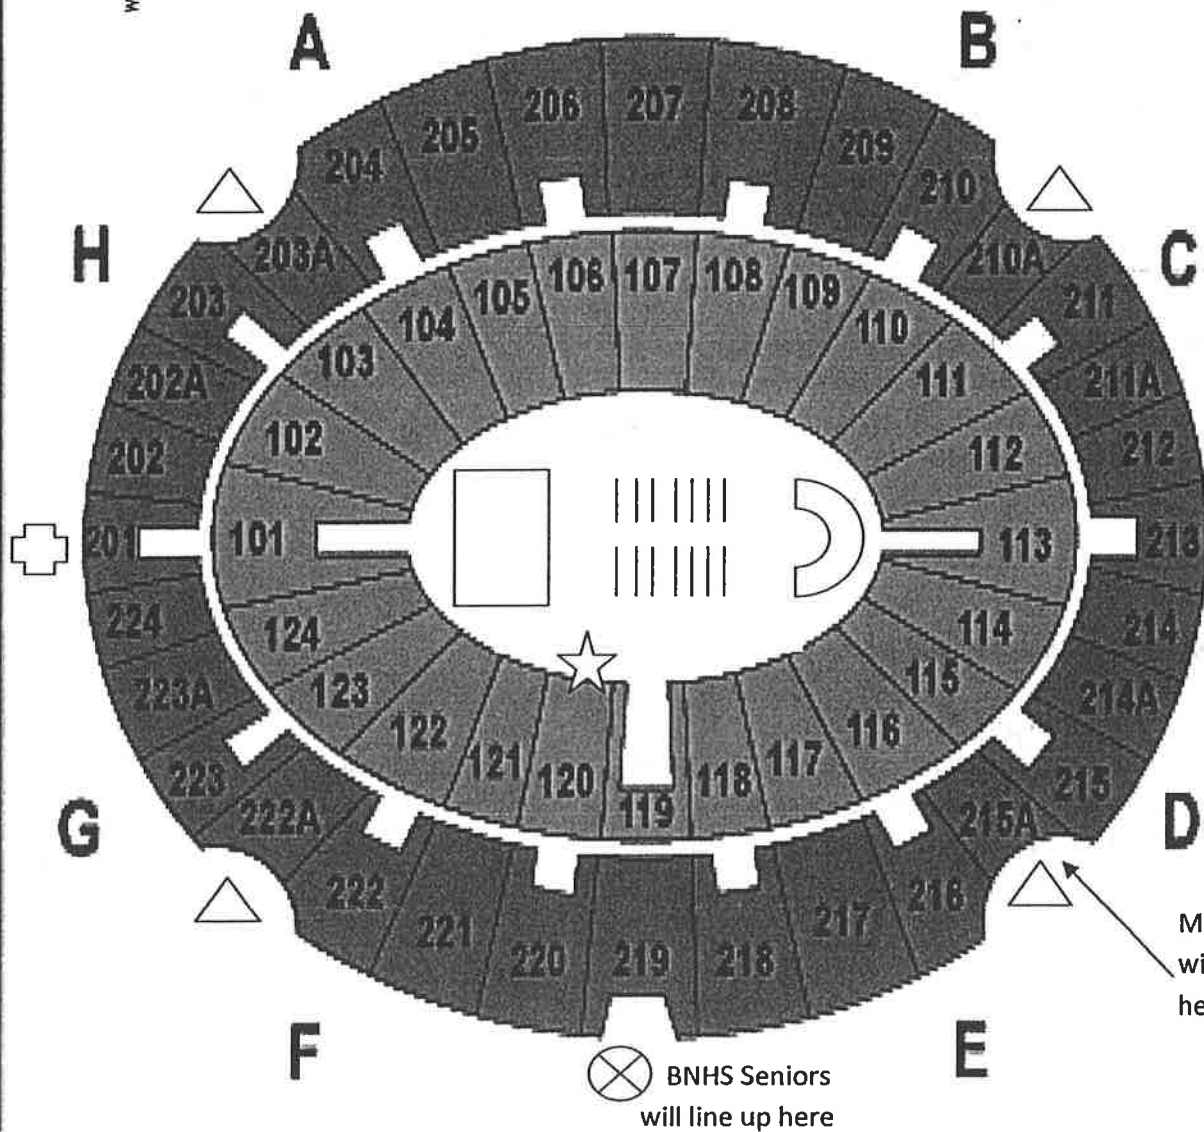

North Texas Coliseum (Super Pit)

Denton, Texas

Graduates will exit here.

Most people will enter here.

 Seniors Line Up

 Rows 1-8 of Section 120 Reserved for BNHS Employees

 North Tunnel-BNHS Handicapped Students should enter here

 Indicates Entrances

Directions to UNT

For navigation systems, enter 620 Central Avenue, Denton, TX, 76203, as the destination. This will lead you to the Highland Street Parking Garage.

From Dallas

- Go north on I-35 East to Denton
- Exit Fort Worth Drive (Highway 377) and go north to Eagle Drive
- Go west on Eagle Drive to Welch Street
- Go north on Welch Street

From Fort Worth

- Go north on I-35 West to Denton
- Take I-35 East exit to Dallas
- Exit Fort Worth Drive (Highway 377) and go north to Eagle Drive
- Go west on Eagle Drive to Welch Street
- Go north on Welch Street

From north of downtown Denton

- Go south on I-35 to Denton
- Exit Fort Worth Drive (Highway 377) and go north to Eagle Drive
- Go west on Eagle Drive to Welch Street
- Go north on Welch Street